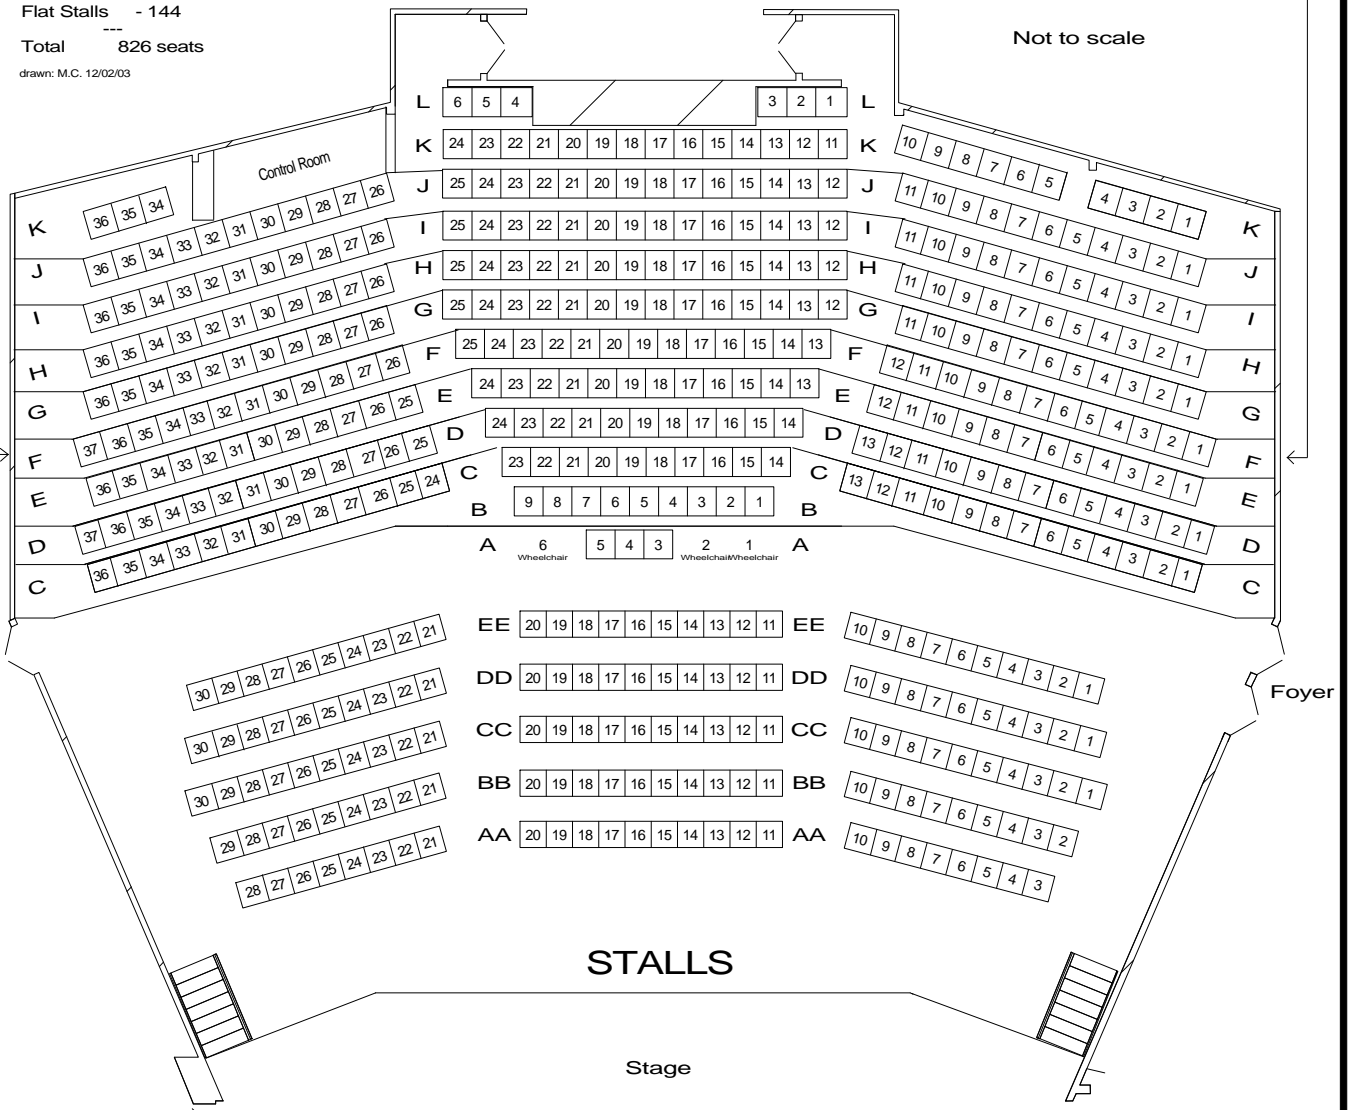

DRESS CIRCLE

Dress Circle - 347
 Raked Stalls - 335
 Flat Stalls - 144
 Total 826 seats
 drawn: M.C. 12/02/03

Not to scale

STALLS

Stage

SCIENCE THEATRE - BOX PLAN